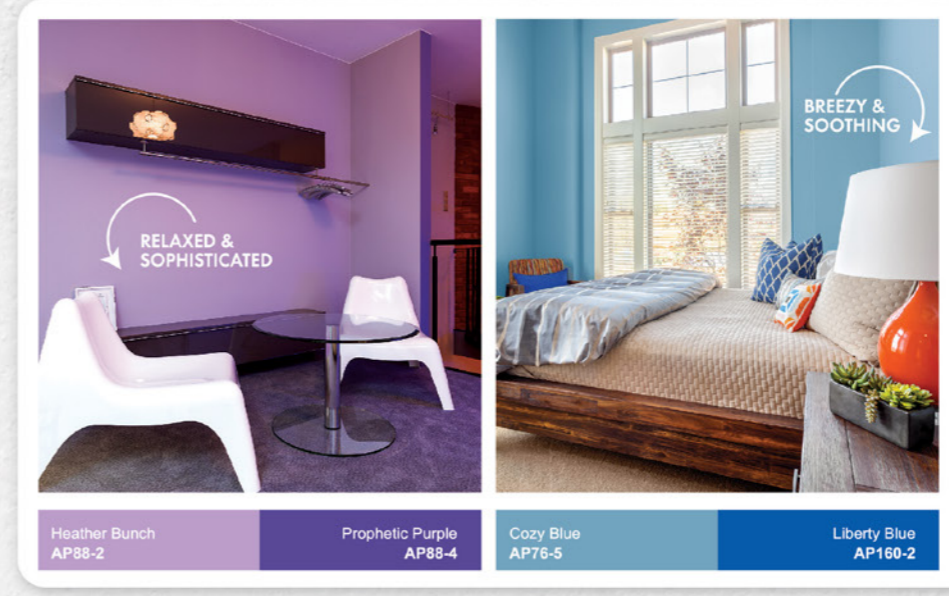

Weatherbelt AP50-6
Volcanic Ash AP53-5
Trojan Gray AP50-4

Orange Beddar AP99-4
Sunray AP153-2

Knight's Armor AP53-2
Golden Shadow AP30-3
Red Country AP169-3

Sand Dune AP31-2
Orange Sovereign AP155-2

Heather Bunch AP88-2